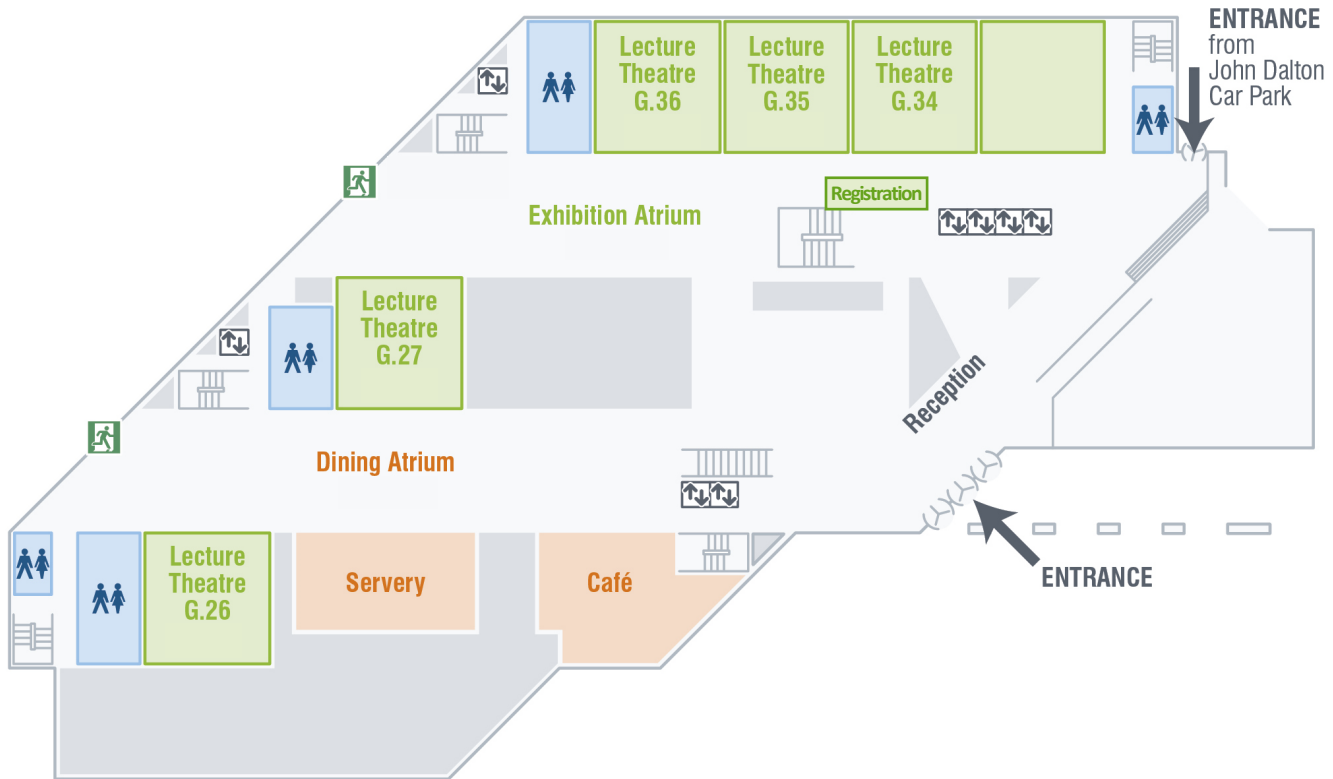

Floorplan

Ground Floor

Key

Stairs

Lift

Toilets - all toilets are accessible unless otherwise stated

Meeting Rooms

Unless otherwise stated all meeting rooms are Cabaret layout

Room Number (capacity)

Manchester Metropolitan University
Conference and Events

Campus Map

Key to main buildings

- 1 John Dalton
Faculty of Science and Engineering
- 2 John Dalton West
Faculty of Science and Engineering
- 3 All Saints
University Administration
- 4 Sir Kenneth Green Library
University library
(open 24-7 during academic year)
- 5 Sandra Burslem
Manchester Law School
- 6 Business School & Student Hub
Faculty of Business and Law
Careers and Employability Hub
- 7 Bellhouse
University Administration
- 8 Ormond
University Administration
- 9 Cavendish
University Administration
- 10 Righton
Hollings Faculty
- 11 Grosvenor
Manchester School of Art
Holden Gallery
- 12 Mabel Tylecote
Faculty of Humanities,
Languages and Social Science
Capitol Theatre
- 13 Geoffrey Manton
Faculty of Humanities, Languages
and Social Science
- 14 Chatham
Manchester School of Art
- 15 Benzie
Manchester School of Art
- 16 Students' Union
- 17 Brooks
Faculty of Education
Faculty of Health, Psychology
and Social Care
Energy Centre

Student Accommodation

- A Cavendish Hall
- B Cambridge Hall
- C Victoria Hall
- D Briarfields Hall
- E Oxford Court
- F Stamford
- G Dunham House
- H Vine House
- I Dale
- J Naylor
- K Warde

Key

- Brooks Access on foot
- Building Entrance
- Railway Station
- Public Parking
- Staff Parking
- Bus Stops
- Food and Drink