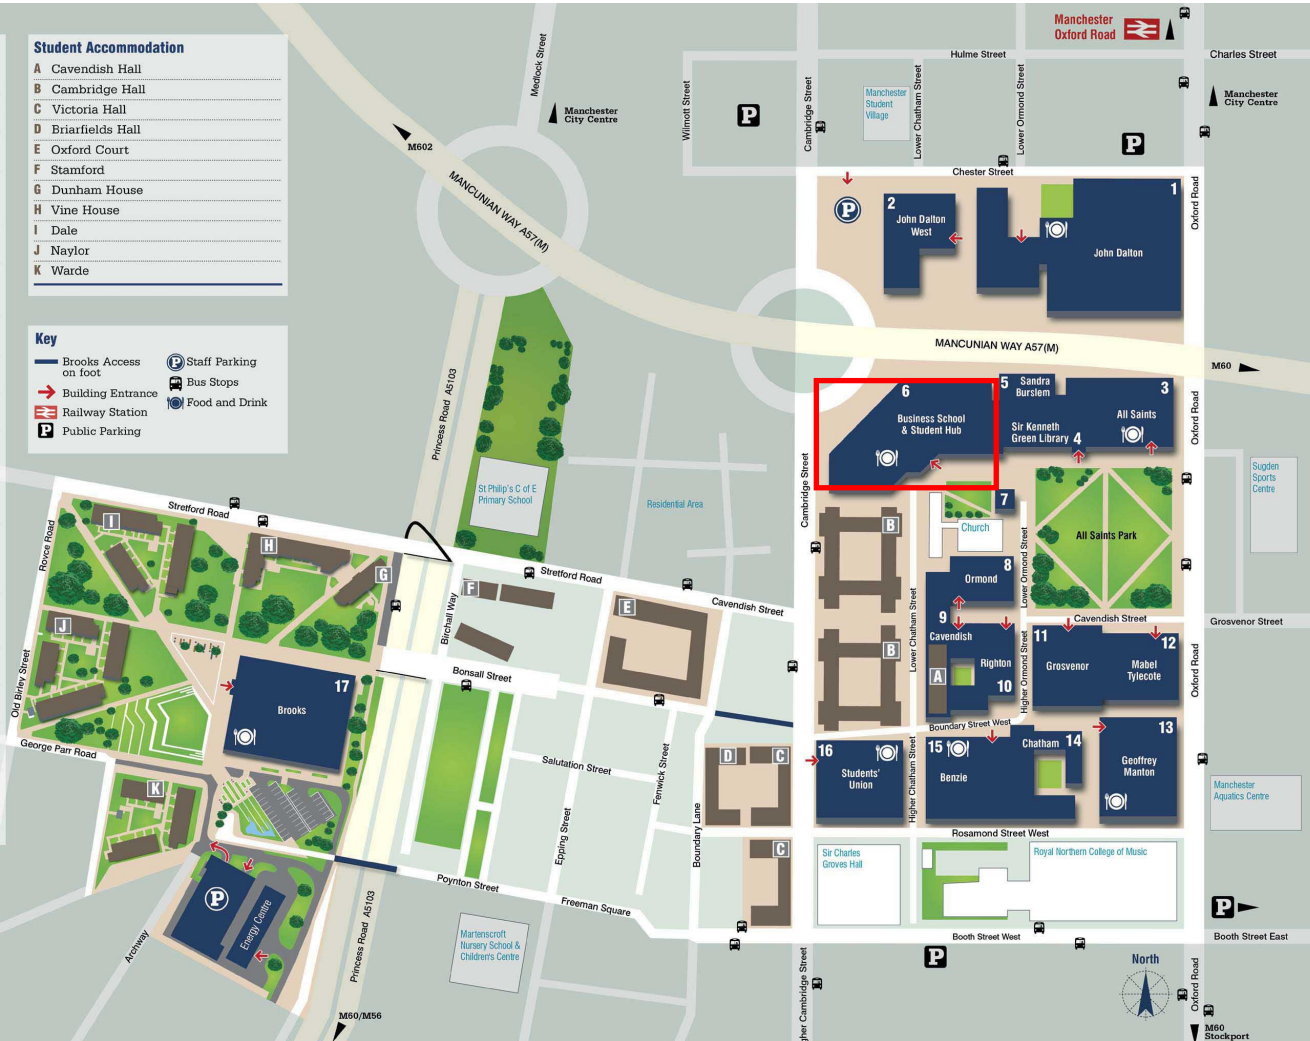

Room Number (capacity)

Manchester Metropolitan University
Conference and Events

Campus Map

Key to main buildings

- 1 John Dalton
Faculty of Science and Engineering
- 2 John Dalton West
Faculty of Science and Engineering
- 3 All Saints
University Administration
- 4 Sir Kenneth Green Library
University library
(open 24-7 during academic year)
- 5 Sandra Burslem
Manchester Law School
- 6 Business School & Student Hub
Faculty of Business and Law
Careers and Employability Hub
- 7 Bellhouse
University Administration
- 8 Ormond
University Administration
- 9 Cavendish
University Administration
- 10 Righton
Hollings Faculty
- 11 Grosvenor
Manchester School of Art
Holden Gallery
- 12 Mabel Tylecote
Faculty of Humanities,
Languages and Social Science
Capitol Theatre
- 13 Geoffrey Manton
Faculty of Humanities, Languages
and Social Science
- 14 Chatham
Manchester School of Art
- 15 Benzie
Manchester School of Art
- 16 Students' Union
- 17 Brooks
Faculty of Education
Faculty of Health, Psychology
and Social Care
Energy Centre

Student Accommodation

- A Cavendish Hall
- B Cambridge Hall
- C Victoria Hall
- D Briarfields Hall
- E Oxford Court
- F Stamford
- G Dunham House
- H Vine House
- I Dale
- J Naylor
- K Warde

Key

- Brooks Access on foot
- Building Entrance
- Railway Station
- Public Parking
- Staff Parking
- Bus Stops
- Food and Drink